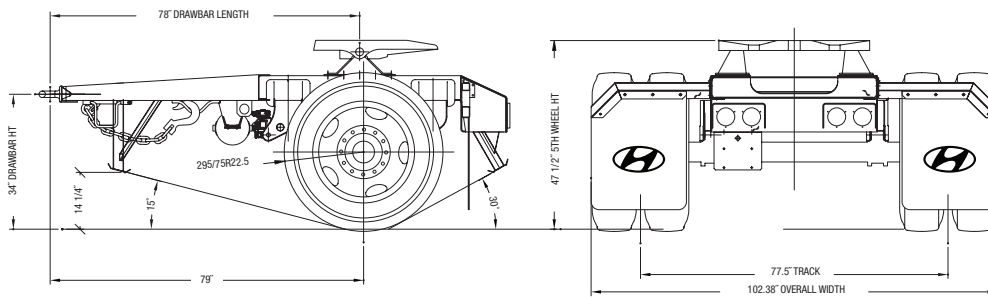

Dolly

STANDARD FEATURES

- Standard “A” frame design
- Optional Hot Dipped Galvanizing available
- Lightweight yet sturdy
- Triples rated
- Built where your trailer are built
- Custom built to your fleet
- Spring air ride suspension available

SPECIFICATIONS

GENERAL		Axle	5" round, 22,500 Lb rating, 77-1/2" track, 16-1/2"x7" with non-asbestos lining.
Drawbar Length	78" center of eye to center of fifth wheel	Springs	3-leaf H-356 low arch.
Drawbar Height	34"-35"	Brake System	2S-1M brake system.
Width	102.36" (across tires)	Oil Seal System	Stemco guardian with platinum performance system.
Fifth Wheel Ht.	47.5" (Nominal)	Wheel	22.5x8.25 steel disc.
Tare Weight	3,050 lbs	Tires	Low profile 22.5 radial tires.
BODY CONSTRUCTION		ELECTRICAL	
Rails	.25" thick and 6" deep channel.	Lights & Wiring	Color coded 12-volt sealed system with internal ground, and watertight molded connectors to accept sealed lamps.
Drawbar	Fixed tapered 'A' frame type with 2-3/8" I.D. drawbar eye.	PAINT & FINISH	
Safety Chain	.75" grade 8 alloy steel chain, triple rated.	Paint	All steel parts are shot blasted, coated with zinc rich primer.
Safety Hooks	Grade 8 alloy steel with safety latch, triple rated.	Miscellaneous	Two swing away lifting handles, one each side of drawbar. Meets counter balanced per TMC RP-721
Fifth Wheel	Jost JSK37010-PM9X with roadside release handle.	Warranty	Limited five year warranty.
SUSPENSION			
Suspension	Single axle Hutch H-9700.		

All dimensions are nominal.
Consult factory for special options available.
Specifications subject to change without notice.