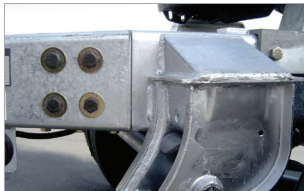

SINGLE AXLE CONVERTER DOLLY

- Standard “A” frame design
- Spring Air Ride Suspension available
- Triples-rated
- Lightweight yet sturdy
- Custom built to fit your fleet

Single Axle Dolly

Wire Loom protects air and electrical lines

Available in two piece body construction

Hot Dipped Galvanized body option available

TANDEM AXLE CONVERTER DOLLY

- Hinged drawbar type with swivel eye standard
- Corrosion resistant features
- Heavy duty for heavy hauls
- Custom built to fit your fleet
- Optional HOT DIPPED GALVANIZING is available

Wide Base Single Dolly

The long-lasting Hyundai Translead Dollies are available in a wide variety of choices for your required business needs.

Tandem Dolly

Dolly

STANDARD FEATURES

- Standard “A” frame design
- Optional Hot Dipped Galvanizing available
- Lightweight yet sturdy
- Triples rated
- Built where your trailer are built
- Custom built to your fleet
- Spring air ride suspension available