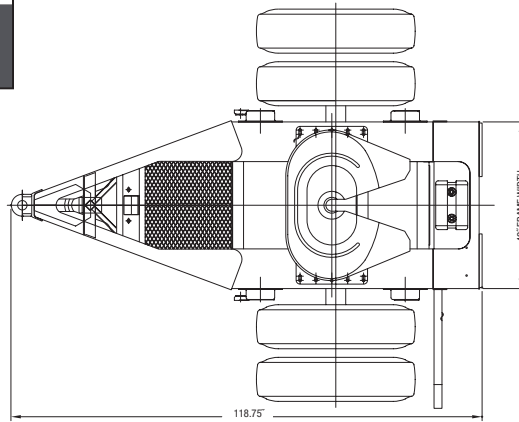

Dolly

STANDARD FEATURES

- Standard “A” frame design
- Optional Hot Dipped Galvanizing available
- Lightweight yet sturdy
- Triples rated
- Built where your trailer are built
- Custom built to your fleet
- Spring air ride suspension available

SPECIFICATIONS

GENERAL		Axle	5" round, 22,500 Lb rating, 77-1/2" track, 16-1/2"x7" with non-asbestos lining.
Drawbar Length	78" center of eye to center of fifth wheel	Springs	3-leaf H-356 low arch.
Drawbar Height	34"-35"	Brake System	2S-1M brake system.
Width	102.36" (across tires)	Oil Seal System	Stemco guardian with platinum performance system.
Fifth Wheel Ht.	47.5" (Nominal)	Wheel	22.5x8.25 steel disc.
Tare Weight	3,050 lbs	Tires	Low profile 22.5 radial tires.
BODY CONSTRUCTION		ELECTRICAL	
Rails	.25" thick and 6" deep channel.	Lights & Wiring	Color coded 12-volt sealed system with internal ground, and watertight molded connectors to accept sealed lamps.
Drawbar	Fixed tapered 'A' frame type with 2-3/8" I.D. drawbar eye.	PAINT & FINISH	
Safety Chain	.75" grade 8 alloy steel chain, triple rated.	Paint	All steel parts are shot blasted, coated with zinc rich primer.
Safety Hooks	Grade 8 alloy steel with safety latch, triple rated.	Miscellaneous	Two swing away lifting handles, one each side of drawbar. Meets counter balanced per TMC RP-721
Fifth Wheel	Jost JSK37010-PM9X with roadside release handle.	Warranty	Limited five year warranty.
SUSPENSION			
Suspension	Single axle Hutch H-9700.		

All dimensions are nominal.
Consult factory for special options available.
Specifications subject to change without notice.