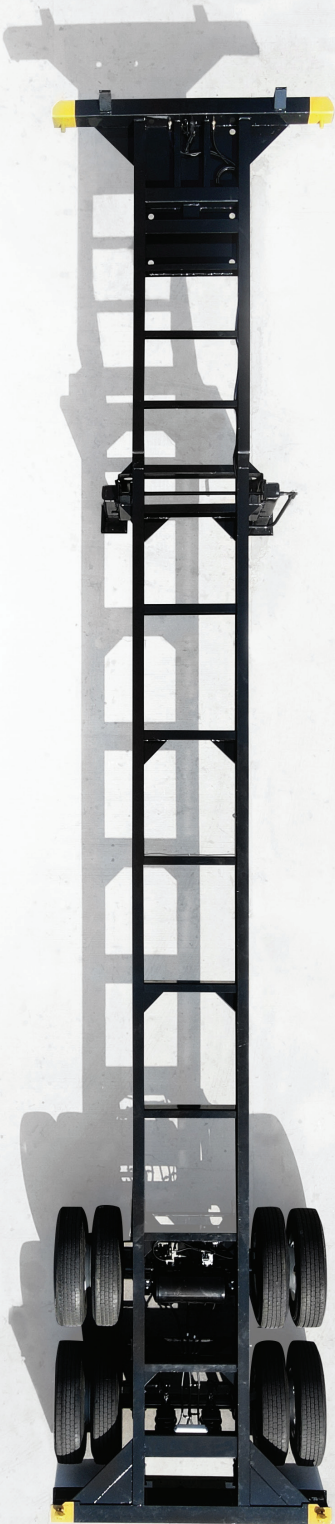

Tailored Reconditioning Solutions for Your Chassis Fleet

Hyundai Translead's reconditioned chassis offer a smart and sustainable solution while maintaining unparalleled performance and reliability for your operations.

Quality you Can Trust

We hold our reconditioned chassis to the same high-quality standard as our new products. Each unit undergoes thorough testing and uses genuine OEM parts, ensuring consistent, reliable quality.

Environmental Benefits

Our reconditioning process supports a circular economy, extending chassis life and reducing environmental impact.

Cost Efficiency

Reconditioned chassis deliver savings with the same reliability as new models. Maximizing your budget without compromising performance is a smart alternative for any operation.