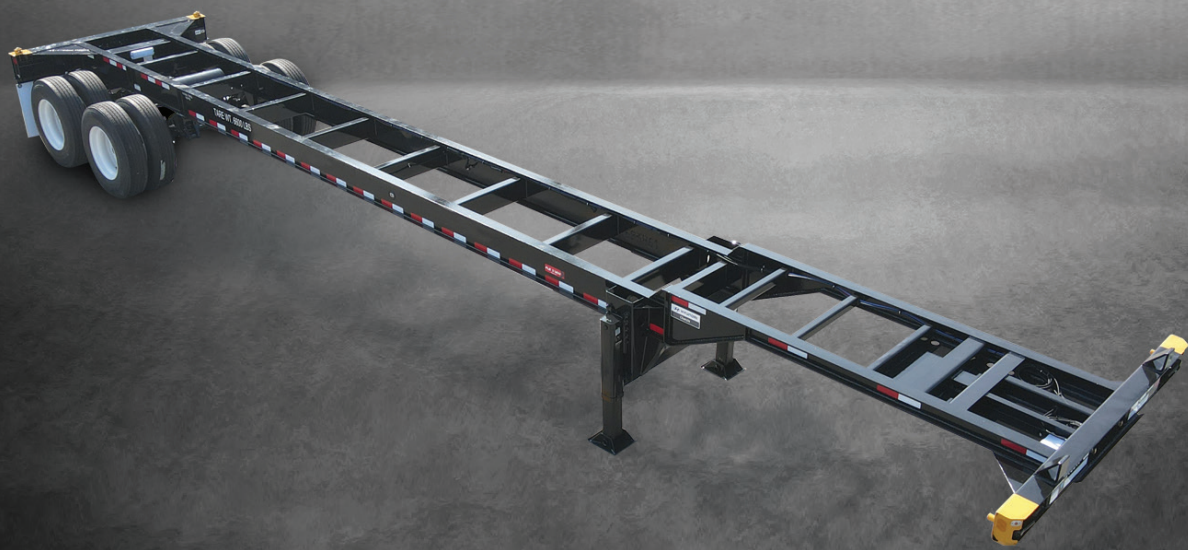

# HYUNDAI TRANSLEAD RECON CHASSIS

# Tailored Reconditioning Solutions for Your Chassis Fleet

Hyundai Translead's reconditioned chassis offer a smart and sustainable solution while maintaining unparalleled performance and reliability for your operations.

## Quality you Can Trust

---

We hold our reconditioned chassis to the same high-quality standard as our new products. Each unit undergoes thorough testing and uses genuine OEM parts, ensuring consistent, reliable quality.

## Cost Efficiency

---

Reconditioned chassis deliver savings with the same reliability as new models. Maximizing your budget without compromising performance is a smart alternative for any operation.

To ensure structural integrity, all parts are restored, strengthened, or replaced based on the chassis' condition and the customer's request.